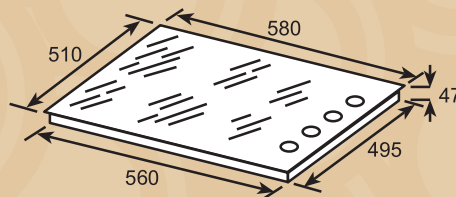

- Removable fan filter
- Push-pull knobs
- Fan cooling system
- 2 oven lights
- Double glass oven door
- 2 oven grids
- 2 baking trays for different dishes
- 1 enamelled deep tray
- Internal removable and telescopic lateral grids
- Usable oven volume: 50 litres
- Maximum rated input: 2.100W
- Voltage: 230V - 50Hz

Inclusions

- Side control
- Safety lock
- 4 high light zones:
2 x 145mm 1.200W
1 x 180mm 1.800W
- 1 dual zone:
120mm 700W
210mm 2.100W
- Working indicator
- Residual heat indicator
- Overflow safety device

Cut out 560mm x 495mm

Astivita Built in ceramic hob

BATHROOMS & KITCHENS - 600mm