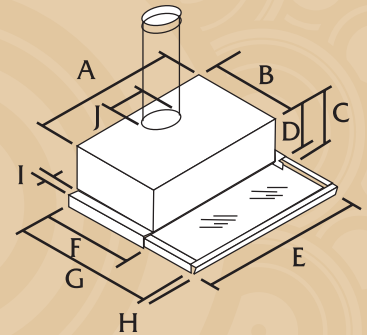

Astivita Canopy Rangehood
- 900mm

Inclusions

- 3 Fan speeds
- Light
- 190-450m³/h extraction capacity
- 19-33.5mm H₂O pressure
- 110-230 V
- 50-60 Hz

| | | |
|-----------------|---------|---------|
| Dimensions (mm) | C = 175 | G = 450 |
| A = 512 | D = 135 | H = 20 |
| B = 258 | E = 600 | I = 45 |
| | F = 278 | J = 120 |

GIANNI

Stainless Steel Slide Out Rangehood
- 600mm

Specifications

| | | | |
|--------------------------|----------|-----------------------------|-----|
| Style | Slideout | Light Globes 40W | 2 |
| Rangehood Width | 60CM | Metal Grease Filters | 1 |
| Stainless Steel | YES | Venting - Top | YES |
| Motor | 1 | | |
| Airflow M3/Hr | 2 x 310 | | |
| Fan Speed Setting | 3 | | |

Inclusions

- Only requires 11.5L of water per Normal wash program
- 7 Programs including Rinse and Glassware
- Concealed heating element
- Overflow protection system
- Semi-electronic dial control
- Height adjustable upper basket
- Durable, grey nylon coated basket
- Removable twin cutlery basket
- 12 piece setting
- 2 year warranty
- Dimensions (HxWxD): 850 x 600 x 600mm