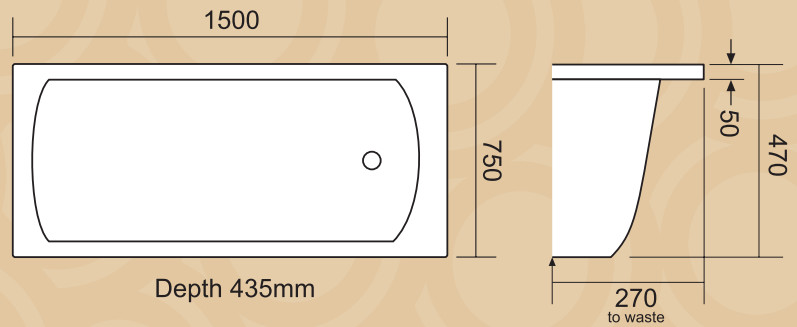

Manufactured from LUCITE Sanitaryware Grade Acrylic

Berlin 1500

Berlin 1700

Berlin 1800

OPTIONAL EXTRAS

Adjustable Feet

Optional Bath Overflow with Pop-up Waste

Berlin's European style is evident with its fresh square/round shaping. Couple this with a tight tiling lip for ease of installation, generous depth for comfortable bathing and you have affordable fashion in your bathroom.