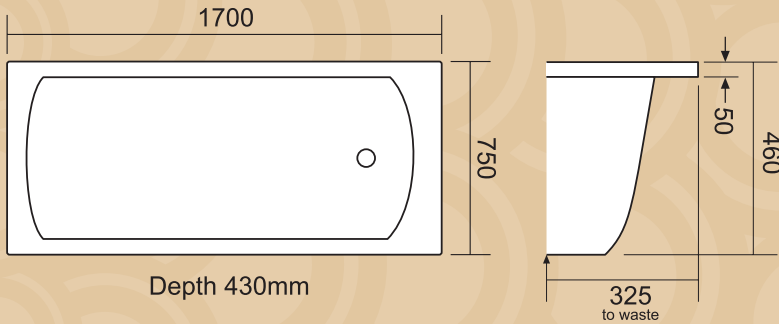

Manufactured from LUCITE Sanitaryware Grade Acrylic

Berlin 1500

Berlin 1700

Berlin 1800

OPTIONAL EXTRAS

Adjustable Feet

Optional Bath Overflow with Pop-up Waste

Berlin's European style is evident with its fresh square/round shaping. Couple this with a tight tiling lip for ease of installation, generous depth for comfortable bathing and you have affordable fashion in your bathroom.