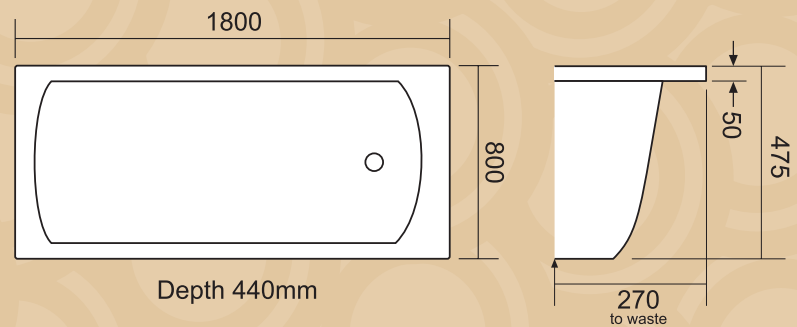

Manufactured from LUCITE Sanitaryware Grade Acrylic

Berlin 1500

Berlin 1700

Berlin 1800

OPTIONAL EXTRAS

Adjustable Feet

Optional Bath Overflow with Pop-up Waste

Berlin's European style is evident with its fresh square/round shaping. Couple this with a tight tiling lip for ease of installation, generous depth for comfortable bathing and you have affordable fashion in your bathroom.