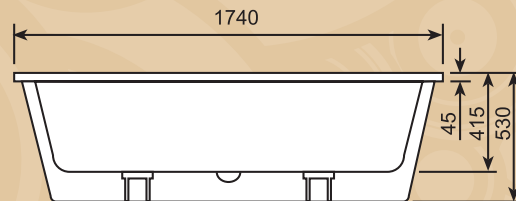

Napoli Free Standing