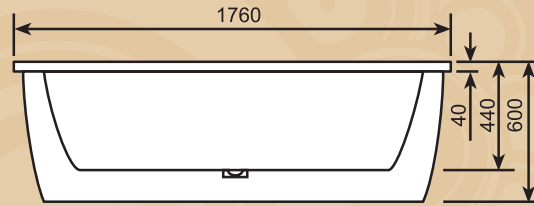

Venice Free Standing