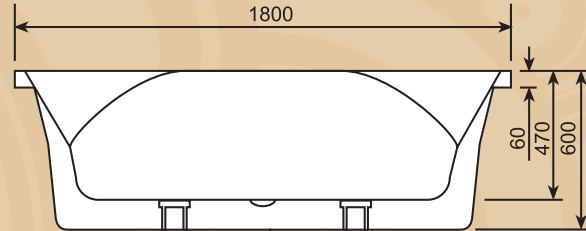

Barcelona

Astivita
BATHROOMS & KITCHENS

Barcelona Free Standing

This romantic two-person oval bath is designed for those who want the ultimate bathing experience. Deeper than average, Barcelona allows the bather to fully recline into the water, while the clever designed large back support area offers absolute relaxation. Also available as an Island Bath and Island Spa.