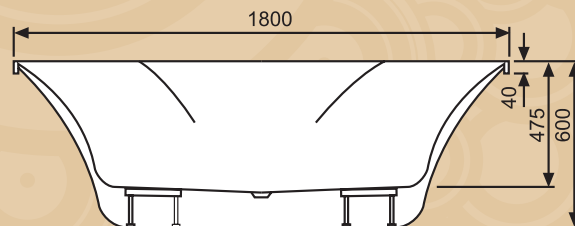

Barcelona

Astivita
BATHROOMS & KITCHENS

Barcelona Free Standing

This romantic two-person oval bath is designed for those who want the ultimate bathing experience. Deeper than average, Barcelona allows the bather to fully recline into the water, while the clever designed large back support area offers absolute relaxation. Also available as an Island Bath and Island Spa.

Bordeaux

Astivita
BATHROOMS & KITCHENS

Bordeaux Free Standing

Bordeaux's opulent dimensions provide a luxurious bathing environment for two people. The extra width and depth enhances the bathing experience whilst creating the look of luxury in your bathroom. Also available as an Island Bath and Island Spa.