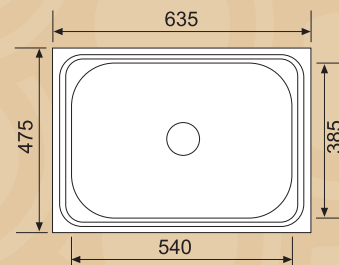

Noosa Sink 1080mm x 480mm

Noosa 1 2/3 Bowl Stainless Steel Sink

Bowl Depth 170mm

Inclusions

- 304 18/10 Grade Stainless Steel
- Sealing Strip
- Basket Waste
- Fixing Clips

Hobart Sink 780mm x 480mm

Hobart Single Bowl Stainless Steel Sink

Bowl Depth 170mm

Inclusions

- 304 18/10 Grade Stainless Steel
- Sealing Strip
- Basket Waste
- Fixing Clips

Darwin Drop In Laundry Tub 600mm x 500mm

Darwin Stainless Steel Drop in Laundry Tub

Bowl Depth 220mm

Inclusions

- 304 18/10 Grade Stainless Steel
- Sealing Strip
- Basket Waste
- Fixing Clips
- Rinse Bypass kit including waste

Bypass Kit