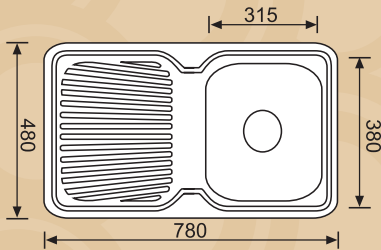

## Noosa Sink 1080mm x 480mm

### Noosa 1 2/3 Bowl Stainless Steel Sink

Bowl Depth 170mm

## Hobart Sink 780mm x 480mm

## Darwin Drop In Laundry Tub 600mm x 500mm