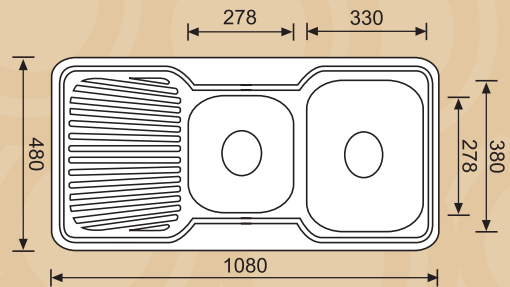

## Noosa Sink 1080mm x 480mm

### Noosa 1 2/3 Bowl Stainless Steel Sink

Bowl Depth 170mm

## Hobart Sink 780mm x 480mm

## Darwin Drop In Laundry Tub 600mm x 500mm