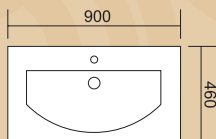

Windsor & Essex vanity units

Features

- 'D' bowl slimline acrylic top
- Soft close solid gloss or glass doors
- Removable doors
- Solid drawer base
- White only
- Right hand drawer standard
- Left hand drawer available on request
- Kickrail
- One or Three tap hole
- Gloss cabinet front and sides
- King size height (870mm approx.)

900 ESSEX

900 ESSEX