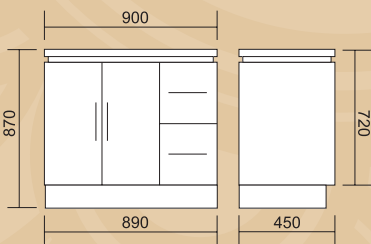

900 WINDSOR