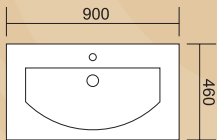

### Features

- 'D' bowl slimline acrylic top
- Soft close solid gloss or glass doors
- Removable doors
- Solid drawer base
- White only
- Right hand drawer standard
- Left hand drawer available on request
- Kickrail
- One or Three tap hole
- Gloss cabinet front and sides
- King size height (870mm approx.)