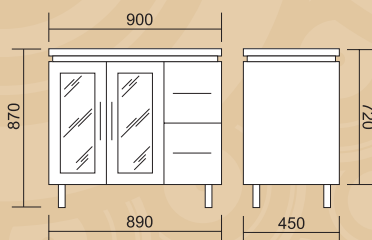

Windsor & Essex vanity units

Features

- 'D' bowl slimline acrylic top
- Soft close solid gloss or glass doors
- Removable doors
- Solid drawer base
- White only
- Right hand drawer standard
- Left hand drawer available on request
- Kickrail
- One or Three tap hole
- Gloss cabinet front and sides
- King size height (870mm approx.)

900 ESSEX